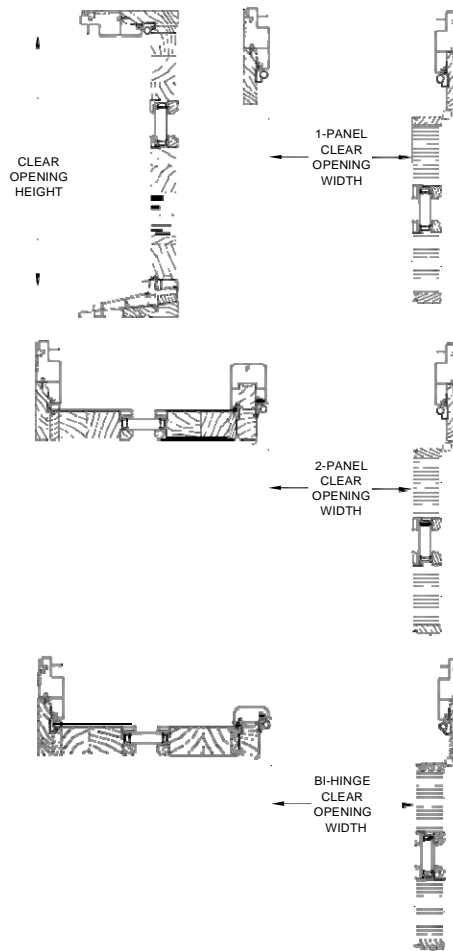

Brighton Series

CLAD PATIO DOOR - INSWING

CLEAR OPENING, LITE & SCREEN MEASUREMENTS

Lite and Vent Measurements							
Inswing Patio Door							
Size	Type	Clear Opg Width	Clear Opg Height	Clear Opg S.Q. FT.	Screen Size		S.Q. FT. Daylite
					Width	Height	
2668	1 Panel	25.459	76.160	13.46			8.15
26610	1 Panel	25.459	79.030	13.97			8.53
2680	1 Panel	25.459	92.030	16.27			10.22
2690	1 Panel	25.459	104.030	18.39			11.78
2868	1 Panel	27.459	76.160	14.52			9.02
28610	1 Panel	27.459	79.030	15.07			9.44
2880	1 Panel	27.459	92.030	17.55			11.31
2890	1 Panel	27.459	104.030	19.84			13.04
3068	1 Panel	31.459	76.160	16.64			10.76
30610	1 Panel	31.459	79.030	17.27			11.26
3080	1 Panel	31.459	92.030	20.11			13.49
3090	1 Panel	31.459	104.030	22.73			15.55
3268	1 Panel	32.959	76.160	17.43			11.42
32610	1 Panel	32.959	79.030	18.09			11.94
3280	1 Panel	32.959	92.030	21.06			14.31
5068	2 Panel	25.482	76.160	13.48	29	77 3/4	16.31
50610	2 Panel	25.482	79.030	13.99	29	80 3/4	17.06
5080	2 Panel	25.482	92.030	16.29	29	93 3/4	20.44
5090	2 Panel	25.482	104.030	18.41	29	105 3/4	23.57
5468	2 Panel	27.482	76.160	14.53	31	77 3/4	18.05
54610	2 Panel	27.482	79.030	15.08	31	80 3/4	18.88
5480	2 Panel	27.482	92.030	17.56	31	93 3/4	22.62
5490	2 Panel	27.482	104.030	19.85	31	105 3/4	26.08
6068	2 Panel	31.482	76.160	16.65	35	77 3/4	21.53
60610	2 Panel	31.482	79.030	17.28	35	80 3/4	22.52
6080	2 Panel	31.482	92.030	20.12	35	93 3/4	26.98
6090	2 Panel	31.482	104.030	22.74	35	105 3/4	31.10
6468	2 Panel	32.982	76.160	17.44	36 1/2	77 3/4	22.83
64610	2 Panel	32.982	79.030	18.10	36 1/2	80 3/4	23.88
6480	2 Panel	32.982	92.030	21.08	36 1/2	93 3/4	28.62
4068	Bi-Hinge Only	19.443	76.160	10.28			5.55
40610	Bi-Hinge Only	19.443	79.030	10.67			5.80
4080	Bi-Hinge Only	19.443	92.030	12.43			6.95
5068	Bi-Hinge	25.475	76.160	13.47			16.31
50610	Bi-Hinge	25.475	79.030	13.98			17.06
5080	Bi-Hinge	25.475	92.030	16.28			20.44
5090	Bi-Hinge	25.475	104.030	18.40			23.57
5468	Bi-Hinge	27.475	76.160	14.53			18.05
54610	Bi-Hinge	27.475	79.030	15.08			18.88
5480	Bi-Hinge	27.475	92.030	17.56			22.62
5490	Bi-Hinge	27.475	104.030	19.85			26.08
6068	Bi-Hinge	31.475	76.160	16.65			21.53
60610	Bi-Hinge	31.475	79.030	17.27			22.52
6080	Bi-Hinge	31.475	92.030	20.12			26.98
6090	Bi-Hinge	31.475	104.030	22.74			31.10