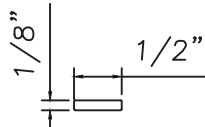

3/8" Internal (Alum.)
BL230X5/16
Black only

5/8" Internal (Alum.)
M3-16X5/8

3/4" Internal (Alum.)
M36-04

**3/4" Internal (Alum.)
Contoured**
M5.5X18

1" Internal (Alum.)
227688

1/2" Flat Applied (Alum.)
M165

3/4" Flat Applied (Alum.)
MAY5950

7/8" STD SDL (Alum.)
M20759

7/8" Raised Applied (Alum.)
M16861

7/8" Raised Applied (Alum.)
CE-13993

1" Flat Applied (Alum.)
MAX10847

1 1/4" Raised Applied (Alum.)
CE-14000