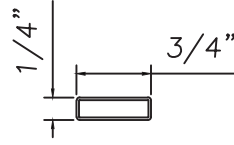

3/8" Internal (Alum.)
BL230X5/16
Black only

5/8" Internal (Alum.)
M3-16X5/8

3/4" Internal (Alum.)
M36-04

**3/4" Internal (Alum.)
Contoured**
M5.5X18

1" Internal (Alum.)
227688

1/2" Flat Applied (Alum.)
M165

3/4" Flat Applied (Alum.)
MAY5950

7/8" STD SDL (Alum.)
M20759

7/8" Raised Applied (Alum.)
M16861

7/8" Raised Applied (Alum.)
CE-13993

1" Flat Applied (Alum.)
MAX10847

1 1/4" Raised Applied (Alum.)
CE-14000