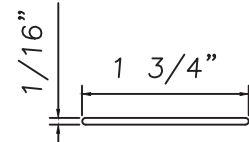

1 3/4" Flat Applied (Alum.)
M187