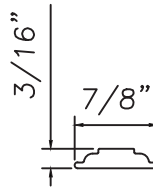

3/8" Internal (Alum.)
BL230X5/16
Black only

5/8" Internal (Alum.)
M3-16X5/8

3/4" Internal (Alum.)
M36-04

**3/4" Internal (Alum.)
Contoured**
M5.5X18

1" Internal (Alum.)
227688

1/2" Flat Applied (Alum.)
M165

3/4" Flat Applied (Alum.)
MAY5950

7/8" STD SDL (Alum.)
M20759

7/8" Raised Applied (Alum.)
M16861

7/8" Raised Applied (Alum.)
CE-13993

1" Flat Applied (Alum.)
MAX10847

1 1/4" Raised Applied (Alum.)
CE-14000