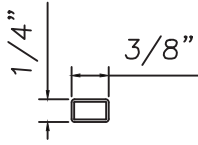

3/8" Internal (Alum.)
BL230X5/16
Black only

5/8" Internal (Alum.)
M3-16X5/8

3/4" Internal (Alum.)
M36-04

**3/4" Internal (Alum.)
Contoured**
M5.5X18

1" Internal (Alum.)
227688

1/2" Flat Applied (Alum.)
M165

3/4" Flat Applied (Alum.)
MAY5950

7/8" STD SDL (Alum.)
M20759

7/8" Raised Applied (Alum.)
M16861

7/8" Raised Applied (Alum.)
CE-13993

1" Flat Applied (Alum.)
MAX10847

1 1/4" Raised Applied (Alum.)
CE-14000