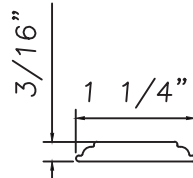

3/8" Internal (Alum.)
BL230X5/16
Black only

5/8" Internal (Alum.)
M3-16X5/8

3/4" Internal (Alum.)
M36-04

**3/4" Internal (Alum.)
Contoured**
M5.5X18

1" Internal (Alum.)
227688

1/2" Flat Applied (Alum.)
M165

3/4" Flat Applied (Alum.)
MAY5950

7/8" STD SDL (Alum.)
M20759

7/8" Raised Applied (Alum.)
M16861

7/8" Raised Applied (Alum.)
CE-13993

1" Flat Applied (Alum.)
MAX10847

1 1/4" Raised Applied (Alum.)
CE-14000

1 1/2" Flat Applied (Alum.)
M320

1 3/4" Flat Applied (Alum.)
M187

2" Flat Applied (Alum.)
CE-764

2" Raised Applied (Alum.)
CE-14001

2 1/2" Flat Applied (Alum.)
CE-13435

Our products are tested to the standards of and certified by the American Architectural Manufacturer's Association, the National Fenestration Rating Council and the Window & Door Manufacturers Association.