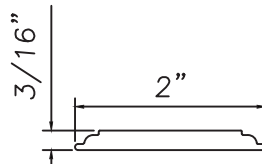

3/4" Flat Applied (Alum.)
MAY5950

7/8" STD SDL (Alum.)
M20759

7/8" Raised Applied (Alum.)
M16861

7/8" Raised Applied (Alum.)
CE-13993

1" Flat Applied (Alum.)
MAX10847

1 1/4" Raised Applied (Alum.)
CE-14000

1 1/2" Flat Applied (Alum.)
M320

1 3/4" Flat Applied (Alum.)
M187

2" Flat Applied (Alum.)
CE-764

2" Raised Applied (Alum.)
CE-14001

2 1/2" Flat Applied (Alum.)
CE-13435

Our products are tested to the standards of and certified by the American Architectural Manufacturer's Association, the National Fenestration Rating Council and the Window & Door Manufacturers Association.