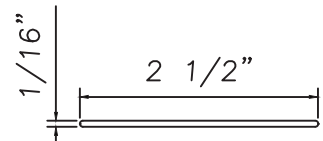

1 1/2" Flat Applied (Alum.)
M320

1 3/4" Flat Applied (Alum.)
M187

2" Flat Applied (Alum.)
CE-764

2" Raised Applied (Alum.)
CE-14001

2 1/2" Flat Applied (Alum.)
CE-13435

Our products are tested to the standards of and certified by the American Architectural Manufacturer's Association, the National Fenestration Rating Council and the Window & Door Manufacturers Association.