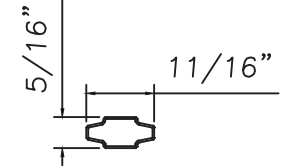

3/8" Internal (Alum.)
BL230X5/16
Black only

5/8" Internal (Alum.)
M3-16X5/8

3/4" Internal (Alum.)
M36-04

**3/4" Internal (Alum.)
Contoured**
M5.5X18

1" Internal (Alum.)
227688

1/2" Flat Applied (Alum.)
M165

3/4" Flat Applied (Alum.)
MAY5950

7/8" STD SDL (Alum.)
M20759

7/8" Raised Applied (Alum.)
M16861

7/8" Raised Applied (Alum.)
CE-13993

1" Flat Applied (Alum.)
MAX10847

1 1/4" Raised Applied (Alum.)
CE-14000