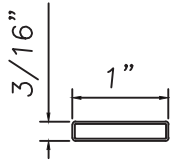

3/8" Internal (Alum.)
BL230X5/16
Black only

5/8" Internal (Alum.)
M3-16X5/8

3/4" Internal (Alum.)
M36-04

**3/4" Internal (Alum.)
Contoured**
M5.5X18

1" Internal (Alum.)
227688

1/2" Flat Applied (Alum.)
M165

3/4" Flat Applied (Alum.)
MAY5950

7/8" STD SDL (Alum.)
M20759

7/8" Raised Applied (Alum.)
M16861

7/8" Raised Applied (Alum.)
CE-13993

1" Flat Applied (Alum.)
MAX10847

1 1/4" Raised Applied (Alum.)
CE-14000