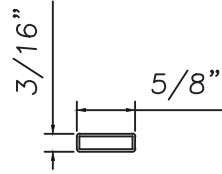

3/8" Internal (Alum.)
BL230X5/16
Black only

5/8" Internal (Alum.)
M3-16X5/8

3/4" Internal (Alum.)
M36-04

**3/4" Internal (Alum.)
Contoured**
M5.5X18

1" Internal (Alum.)
227688

1/2" Flat Applied (Alum.)
M165

3/4" Flat Applied (Alum.)
MAY5950

7/8" STD SDL (Alum.)
M20759

7/8" Raised Applied (Alum.)
M16861

7/8" Raised Applied (Alum.)
CE-13993

1" Flat Applied (Alum.)
MAX10847

1 1/4" Raised Applied (Alum.)
CE-14000