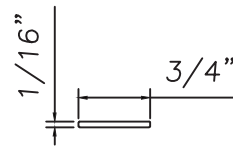

3/8" Internal (Alum.)
BL230X5/16
Black only

5/8" Internal (Alum.)
M3-16X5/8

3/4" Internal (Alum.)
M36-04

**3/4" Internal (Alum.)
Contoured**
M5.5X18

1" Internal (Alum.)
227688

1/2" Flat Applied (Alum.)
M165

3/4" Flat Applied (Alum.)
MAY5950

7/8" STD SDL (Alum.)
M20759

7/8" Raised Applied (Alum.)
M16861

7/8" Raised Applied (Alum.)
CE-13993

1" Flat Applied (Alum.)
MAX10847

1 1/4" Raised Applied (Alum.)
CE-14000