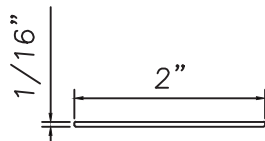

2" Flat Applied (Alum.)
CE-764