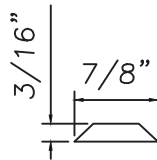

3/8" Internal (Alum.)
BL230X5/16
Black only

5/8" Internal (Alum.)
M3-16X5/8

3/4" Internal (Alum.)
M36-04

**3/4" Internal (Alum.)
Contoured**
M5.5X18

1" Internal (Alum.)
227688

1/2" Flat Applied (Alum.)
M165

3/4" Flat Applied (Alum.)
MAY5950

7/8" STD SDL (Alum.)
M20759

7/8" Raised Applied (Alum.)
M16861

7/8" Raised Applied (Alum.)
CE-13993

1" Flat Applied (Alum.)
MAX10847

1 1/4" Raised Applied (Alum.)
CE-14000