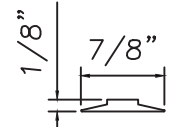

3/8" Internal (Alum.)
BL230X5/16
Black only

5/8" Internal (Alum.)
M3-16X5/8

3/4" Internal (Alum.)
M36-04

**3/4" Internal (Alum.)
Contoured**
M5.5X18

1" Internal (Alum.)
227688

1/2" Flat Applied (Alum.)
M165

3/4" Flat Applied (Alum.)
MAY5950

7/8" STD SDL (Alum.)
M20759

7/8" Raised Applied (Alum.)
M16861

7/8" Raised Applied (Alum.)
CE-13993

1" Flat Applied (Alum.)
MAX10847

1 1/4" Raised Applied (Alum.)
CE-14000