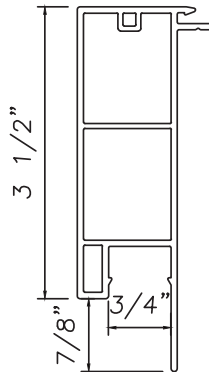

Brickmold

RS-6672 (white)
RS-66672 (beige)
RS-6272 (sandstone)

Brickmold

GOSSEN_635
COMP-BM

Sill Nose

WN2641

Brickmold Cap

RS-6671 (white)
RS-66671 (beige)
RS-6271 (sandstone)

Sill Nose

RS-6879 (white)
RS-6879 (beige)
RS-6879 (sandstone)

Casing

WN2376

Casing

W1555

Head Expander

502 (white)
B502 (beige)
S502 (sandstone)

Sill Expander

D768A (white)
BD768A (beige)
SD768A (sandstone)

4 1/4" Sill Expander

RS-6442A (white)
RS-6442A (beige)
RS-6442A (sandstone)

6 1/4" Sill Expander

RS-6442B (white)
RS-6442B (beige)
RS-6442B (sandstone)