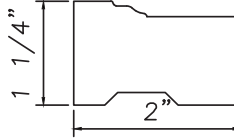

Brickmold

GOSSEN_635
COMP-BM