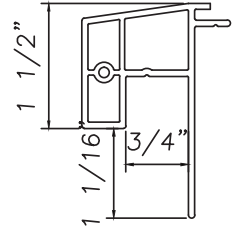

Sill Nose

WN2641

Brickmold Cap

RS-6671 (white)
RS-66671 (beige)
RS-6271 (sandstone)

Sill Nose

RS-6879 (white)
RS-6879 (beige)
RS-6879 (sandstone)