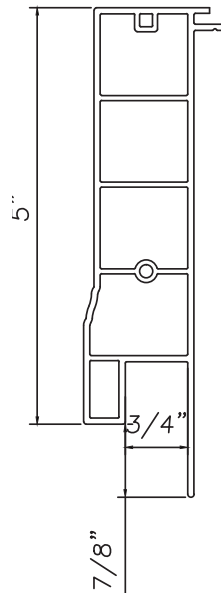

Brickmold

RS-6672 (white)
RS-66672 (beige)
RS-6272 (sandstone)

Brickmold

GOSSEN_635
COMP-BM

Sill Nose

WN2641

Brickmold Cap

RS-6671 (white)
RS-66671 (beige)
RS-6271 (sandstone)

Sill Nose

RS-6879 (white)
RS-6879 (beige)
RS-6879 (sandstone)

Casing

WN2376

Casing

W1555

Head Expander

502 (white)
B502 (beige)
S502 (sandstone)

Sill Expander

D768A (white)
BD768A (beige)
SD768A (sandstone)

4 1/4" Sill Expander

RS-6442A (white)
RS-6442A (beige)
RS-6442A (sandstone)

6 1/4" Sill Expander

RS-6442B (white)
RS-6442B (beige)
RS-6442B (sandstone)