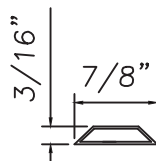

3/8" Internal (Alum.)
BL230X5/16 Black only

5/8" Internal (Alum.)
M3-16X5/8

3/4" Internal (Alum.)
M36-04

**3/4" Internal (Alum.)
Contoured**
M5.5X18

1" Internal (Alum.)
227688

1/2" Flat Applied (Alum.)
M165

M20830

8222 (Wood)

3/4" Flat Applied(Alum.)
MAY5950

7/8" Raised Applied (Alum.)
M16861

7/8" Raised Applied (Alum.)
CE-13993

1" Flat Applied (Alum.)
MAX10847

1 1/4" Raised Applied (Alum.)
CE-14000

1 1/2" Flat Applied (Alum.)
M320