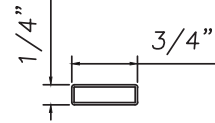

3/8" Internal (Alum.)
BL230X5/16 Black only

5/8" Internal (Alum.)
M3-16X5/8

3/4" Internal (Alum.)
M36-04

**3/4" Internal (Alum.)
Contoured**
M5.5X18

1" Internal (Alum.)
227688

1/2" Flat Applied (Alum.)
M165

M20830

8222 (Wood)

3/4" Flat Applied(Alum.)
MAY5950

7/8" Raised Applied (Alum.)
M16861

7/8" Raised Applied (Alum.)
CE-13993

1" Flat Applied (Alum.)
MAX10847

1 1/4" Raised Applied (Alum.)
CE-14000

1 1/2" Flat Applied (Alum.)
M320