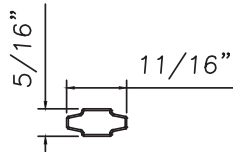

3/8" Internal (Alum.)
BL230X5/16 Black only

5/8" Internal (Alum.)
M3-16X5/8

3/4" Internal (Alum.)
M36-04

**3/4" Internal (Alum.)
Contoured**
M5.5X18

1" Internal (Alum.)
227688

1/2" Flat Applied (Alum.)
M165

M20830

8222 (Wood)

3/4" Flat Applied(Alum.)
MAY5950

7/8" Raised Applied (Alum.)
M16861

7/8" Raised Applied (Alum.)
CE-13993

1" Flat Applied (Alum.)
MAX10847

1 1/4" Raised Applied (Alum.)
CE-14000

1 1/2" Flat Applied (Alum.)
M320