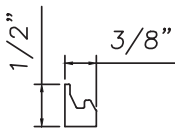

2 1/2" Flat Applied (Alum.)

CE-13435

2 1/2" Raised Muntin

CE-13446

Removable Grid Frame

06018

7/8" Raised Applied (Wood)

06017