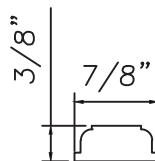

2 1/2" Flat Applied (Alum.)

CE-13435

2 1/2" Raised Muntin

CE-13446

Removable Grid Frame

06018

7/8" Raised Applied (Wood)

06017