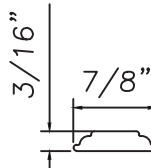

3/8" Internal (Alum.)
BL230X5/16 Black only

5/8" Internal (Alum.)
M3-16X5/8

3/4" Internal (Alum.)
M36-04

**3/4" Internal (Alum.)
Contoured**
M5.5X18

1" Internal (Alum.)
227688

1/2" Flat Applied (Alum.)
M165

M20830

8222 (Wood)

3/4" Flat Applied(Alum.)
MAY5950

7/8" Raised Applied (Alum.)
M16861

7/8" Raised Applied (Alum.)
CE-13993

1" Flat Applied (Alum.)
MAX10847

1 1/4" Raised Applied (Alum.)
CE-14000

1 1/2" Flat Applied (Alum.)
M320