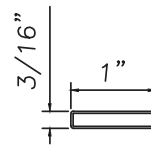

3/8" Internal (Alum.)
BL230X5/16 Black only

5/8" Internal (Alum.)
M3-16X5/8

3/4" Internal (Alum.)
M36-04

**3/4" Internal (Alum.)
Contoured**
M5.5X18

1" Internal (Alum.)
227688

1/2" Flat Applied (Alum.)
M165

M20830

8222 (Wood)

3/4" Flat Applied(Alum.)
MAY5950

7/8" Raised Applied (Alum.)
M16861

7/8" Raised Applied (Alum.)
CE-13993

1" Flat Applied (Alum.)
MAX10847

1 1/4" Raised Applied (Alum.)
CE-14000

1 1/2" Flat Applied (Alum.)
M320