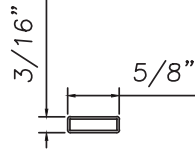

3/8" Internal (Alum.)
BL230X5/16 Black only

5/8" Internal (Alum.)
M3-16X5/8

3/4" Internal (Alum.)
M36-04

**3/4" Internal (Alum.)
Contoured**
M5.5X18

1" Internal (Alum.)
227688

1/2" Flat Applied (Alum.)
M165

M20830

8222 (Wood)

3/4" Flat Applied(Alum.)
MAY5950

7/8" Raised Applied (Alum.)
M16861

7/8" Raised Applied (Alum.)
CE-13993

1" Flat Applied (Alum.)
MAX10847

1 1/4" Raised Applied (Alum.)
CE-14000

1 1/2" Flat Applied (Alum.)
M320