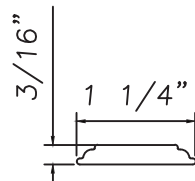

3/8" Internal (Alum.)
BL230X5/16 Black only

5/8" Internal (Alum.)
M3-16X5/8

3/4" Internal (Alum.)
M36-04

**3/4" Internal (Alum.)
Contoured**
M5.5X18

1" Internal (Alum.)
227688

1/2" Flat Applied (Alum.)
M165

M20830

8222 (Wood)

3/4" Flat Applied(Alum.)
MAY5950

7/8" Raised Applied (Alum.)
M16861

7/8" Raised Applied (Alum.)
CE-13993

1" Flat Applied (Alum.)
MAX10847

1 1/4" Raised Applied (Alum.)
CE-14000

1 1/2" Flat Applied (Alum.)
M320