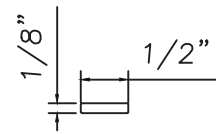

3/8" Internal (Alum.)
BL230X5/16 Black only

5/8" Internal (Alum.)
M3-16X5/8

3/4" Internal (Alum.)
M36-04

**3/4" Internal (Alum.)
Contoured**
M5.5X18

1" Internal (Alum.)
227688

1/2" Flat Applied (Alum.)
M165

M20830

8222 (Wood)

3/4" Flat Applied(Alum.)
MAY5950

7/8" Raised Applied (Alum.)
M16861

7/8" Raised Applied (Alum.)
CE-13993

1" Flat Applied (Alum.)
MAX10847

1 1/4" Raised Applied (Alum.)
CE-14000

1 1/2" Flat Applied (Alum.)
M320