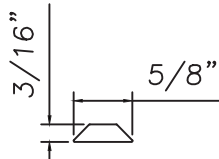

3/8" Internal (Alum.)
BL230X5/16 Black only

5/8" Internal (Alum.)
M3-16X5/8

3/4" Internal (Alum.)
M36-04

**3/4" Internal (Alum.)
Contoured**
M5.5X18

1" Internal (Alum.)
227688

1/2" Flat Applied (Alum.)
M165

M20830

8222 (Wood)

3/4" Flat Applied(Alum.)
MAY5950

7/8" Raised Applied (Alum.)
M16861

7/8" Raised Applied (Alum.)
CE-13993

1" Flat Applied (Alum.)
MAX10847

1 1/4" Raised Applied (Alum.)
CE-14000

1 1/2" Flat Applied (Alum.)
M320