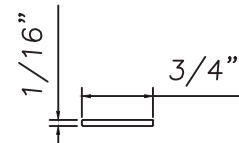

3/8" Internal (Alum.)
BL230X5/16 Black only

5/8" Internal (Alum.)
M3-16X5/8

3/4" Internal (Alum.)
M36-04

**3/4" Internal (Alum.)
Contoured**
M5.5X18

1" Internal (Alum.)
227688

1/2" Flat Applied (Alum.)
M165

M20830

8222 (Wood)

3/4" Flat Applied(Alum.)
MAY5950

7/8" Raised Applied (Alum.)
M16861

7/8" Raised Applied (Alum.)
CE-13993

1" Flat Applied (Alum.)
MAX10847

1 1/4" Raised Applied (Alum.)
CE-14000

1 1/2" Flat Applied (Alum.)
M320